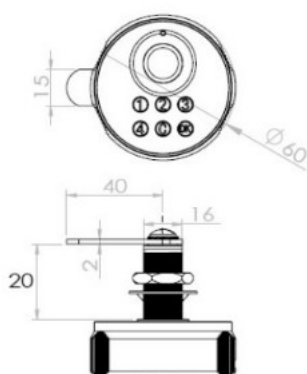

PRODUCT SHEET

Description:

Elec. Finger Touch/Key Pad Cam Lock "Phil", RH, $\varnothing 19 \times 20$, White /Silver Knob $\varnothing 60$ mm, Straight Cam A04 ce: 40mm, 90 DG Turn, Private Usage Only, Powered by CR 2450 Battery (Not included, W/USB C Plug for External Power Supply

Item number:

14.60.482-0

Units	Box	Carton	HS Code	Barcode
Pcs.	20	100	8301300000	 5704866529112

Battery: CR2450
Standby time: > 1 year
Battery service life: > 2000 on - off cycles

Core turn direction

Installation hole size
for wooden cabinet
doors

Installation hole size
for steel
cabinet doors

SISO A/S

Mileparken 11
DK-2740 Skovlunde
Denmark
VAT: DK24786013

Phone +45 45 830 900

www.siso.dk
siso@siso.dk

Danske Bank
Nytrov Branch
Copenhagen
SWIFT: DABADKKK