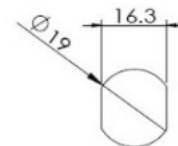

Item number:

14.60.482-0

Units	Box	Carton	HS Code	Barcode
Pcs.	20	100	8301300000	 5704866529112

Battery: CR2450
Standby time: > 1 year
Battery service life: > 2000 on - off cycles

Core turn direction

Installation hole size
for wooden cabinet
doors

Installation hole size
for steel
cabinet doors

SISO A/S

Mileparken 11
DK-2740 Skovlunde
Denmark
VAT: DK24786013

Phone +45 45 830 900

www.siso.dk
siso@siso.dk

Danske Bank
Nytrov Branch
Copenhagen
SWIFT: DABADKKK